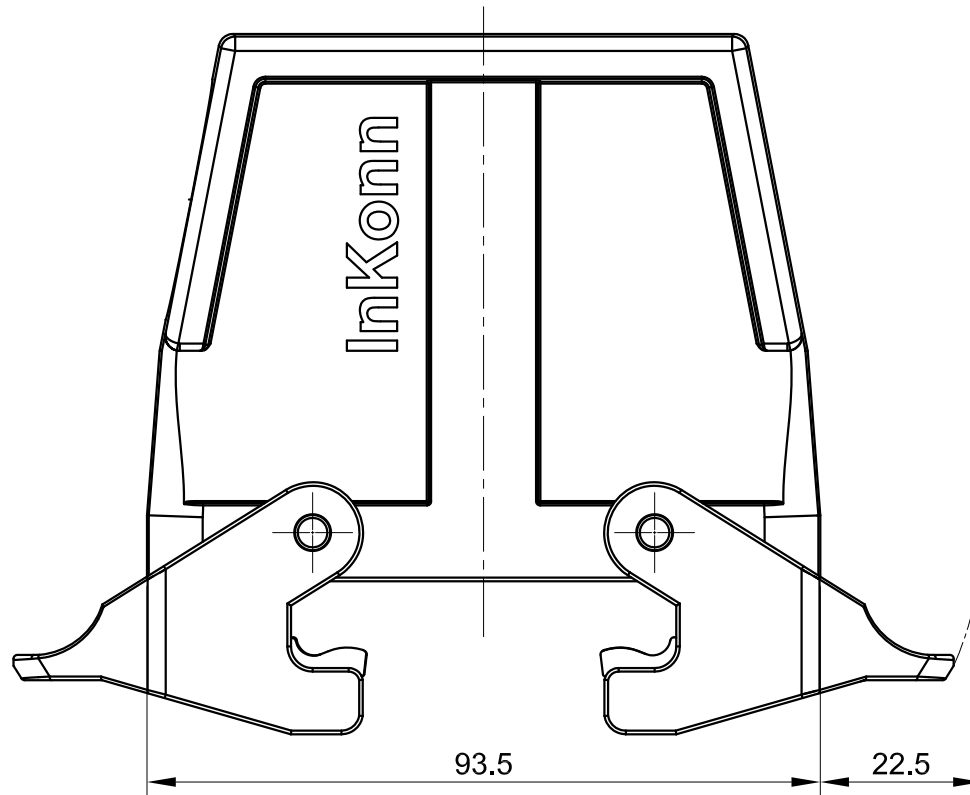

C

D

A

B

C

D

 All Dimensions in mm Original Size DIN A4	Date 2019-07-10	Drawing No. TC7890084	Rev. A00	Scale 1:1
	Part No. 10 11 016 1123	Created by Shuxu Huang	Checked by Yiyi Luo	Page 1/1
 InKonn® InKonn (Suzhou) Electric Technology Co.,Ltd.				
Type Name HB16-HSE-DL-M32				