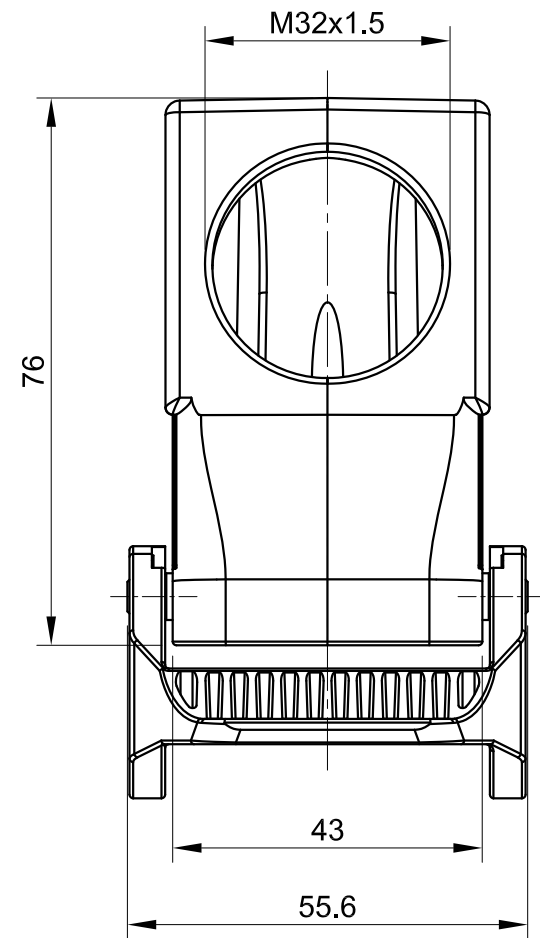

C

D

A

B

C

D

 All Dimensions in mm Original Size DIN A4	Date 2019-07-10	Drawing No. TC7890084	Rev. A00	Scale 1:1
	Part No. 10 11 016 1123	Created by Shuxu Huang	Checked by Yiyi Luo	Page 1/1
 InKonn® InKonn (Suzhou) Electric Technology Co.,Ltd.				
Type Name HB16-HSE-DL-M32				

1

2

3

4

5

6